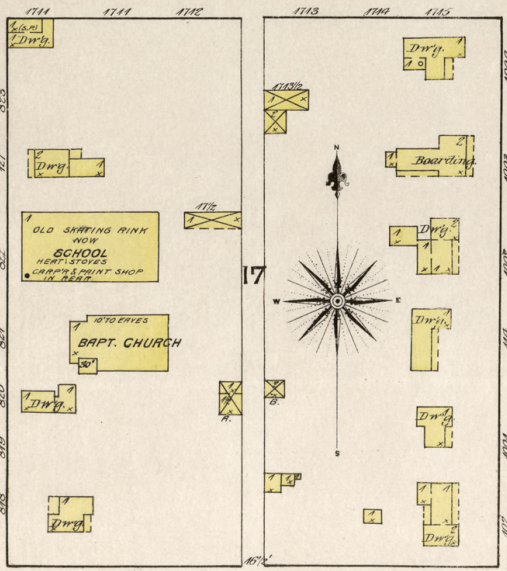

(N. SPRINGFIELD)

STOCK  
YARDS

NO EXPOSURE

SAINT LOUIS & SAN FRANCISCO T. T.

FREIGHT DEPOT WY.  
PLATFORM 2' HIGH

COMMERCIAL

ROBERTSON AV.

JEFFERSON AV.

PACIFIC

LOCUST

Scale of Feet. 0 50 100 150

COURT

SEE

BOONEVILLE

SEE SHEET

NO. 12