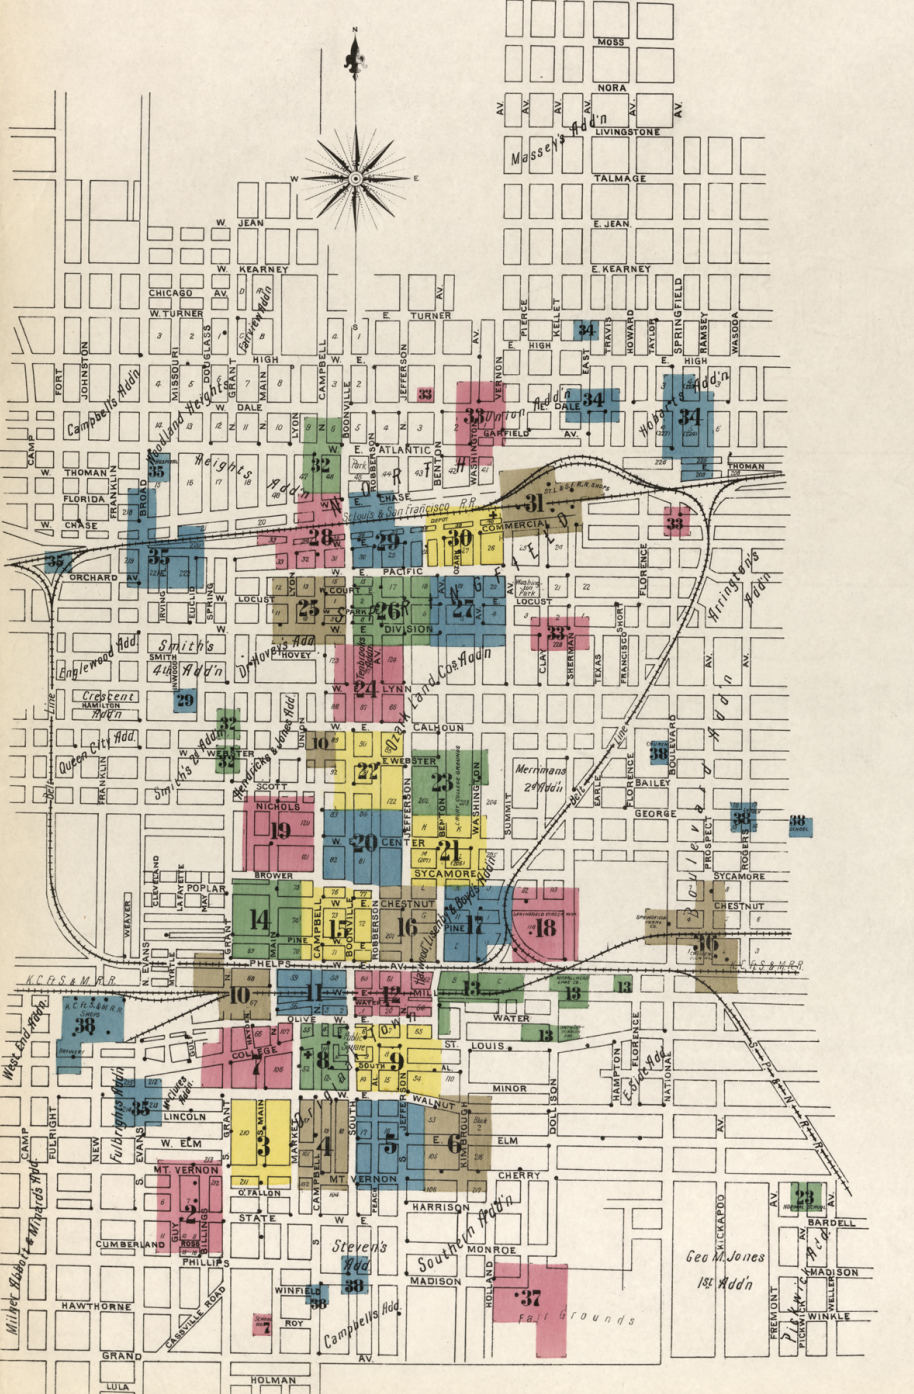

Population 26,000. Prev. Winds S.W.

Game well fire alarm system, 36 boxes.

INSURANCE MAPS OF

SPRINGFIELD

GREENE MISSOURI COUNTY

SANBORN MAP COMPANY
11 BROADWAY, NEW YORK

SCALE 50 FT. TO AN INCH

August 1902

Copyright 1902, by the Sanborn Map Co.